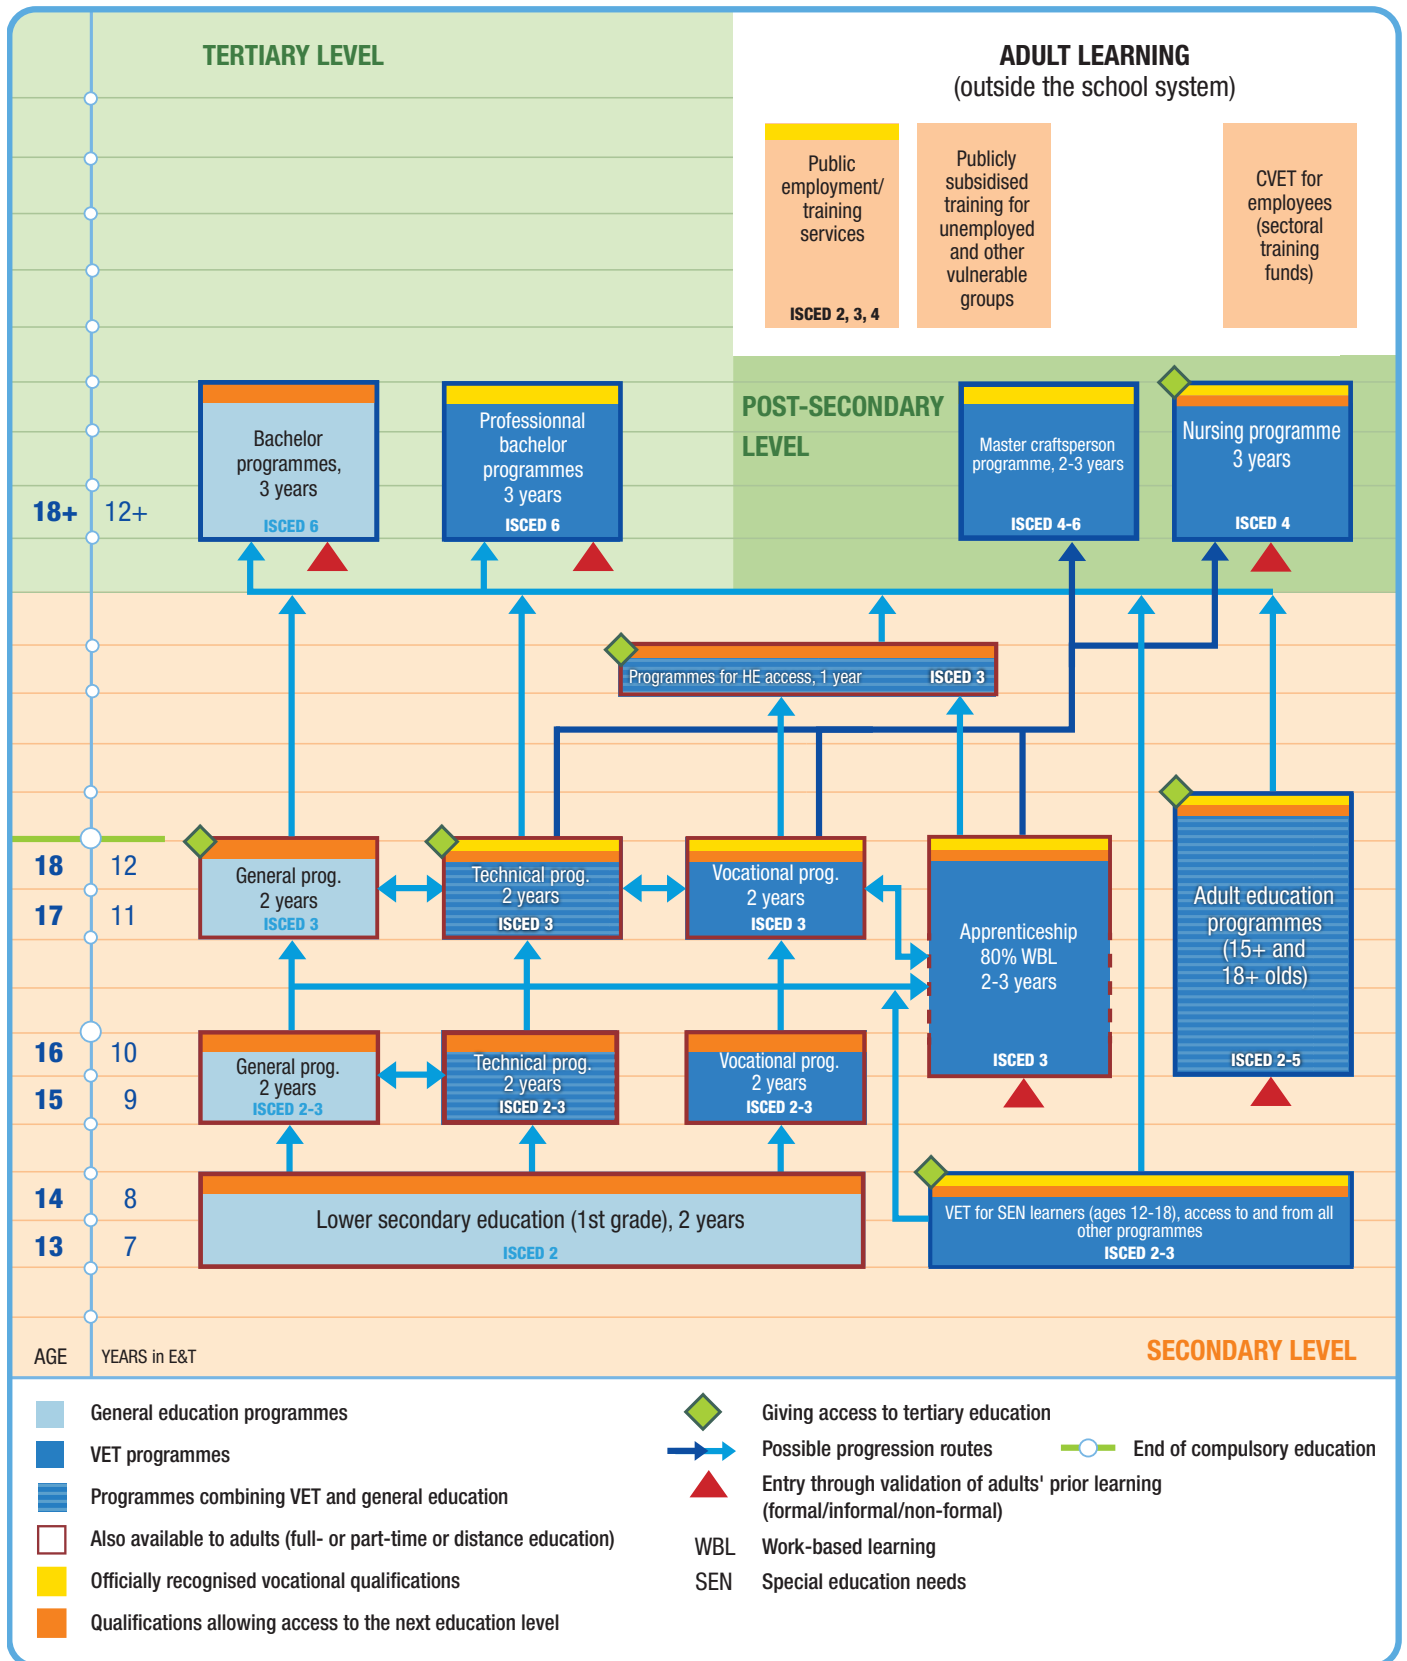

Vocational education and training in Belgium (BE-DE)

NB: ISCED-P 2011 and EQF referencing has not yet been done. ISCED-2011 one digit code used in the chart is estimated by the Ministry of Education of the German-speaking Community. Source: Cedefop and ReferNet Belgium, 2019.